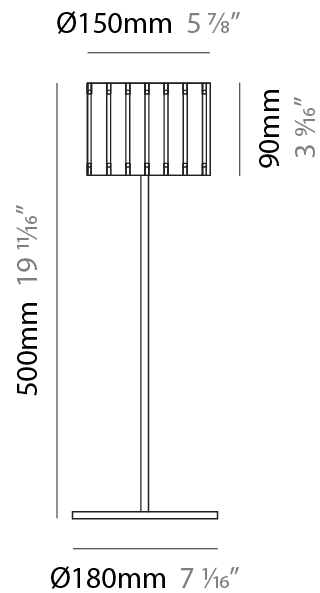

PROJECT
TYPE
SPECIFIER
QUANTITY
DATE

LUZ OCULTA WOOD PORTABLE

D54040- -

base number	Finish Options	Finish Options

1. To build a product code in our configurator select the specify button on the base model # product page
2. To build a manual product code on this datasheet choose from the options listed below in blue font and add the suffix to the base model #

GENERAL

Series: Luz Oculta
Subseries: Luz Oculta Wood
Brand: Fambuena
Division: Design
Mounting Type: Portable
Mounting Location: Table
Subcategory: Table

PHYSICAL

Shape: Cylinder
Diameter (mm): 150
Diameter (in): 5 ⁷/₈
Height (mm): 500
Height (in): 19 ¹¹/₁₆
Light Distribution: Direct / Indirect
Fixture Finish: [DOW / NAT](#)
Holder Finish: BRA / BRZ
Fixture Material: Metal / Wood
Upon Request: Bolt Down

ELECTRICAL

Number of Lamps: 1
Lamp Type: LED Retrofit
Lamp Shape: T4
Bulb Included: Bulb Not Included
Max. Wattage Per Lamp (W): 3
Lamp Base: G9
Input Voltage (V): 120

LED

OPTICAL

RATINGS AND CERTIFICATIONS

Certified By: Certified for North American Standards
IP rating: IP20