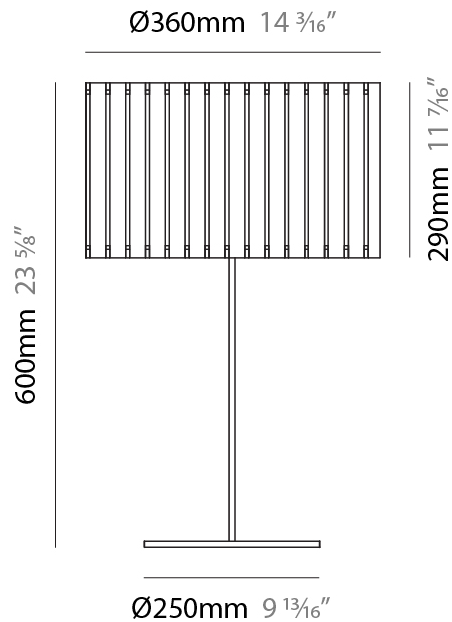

PROJECT
TYPE
SPECIFIER
QUANTITY
DATE

LUZ OCULTA WOOD PORTABLE

D54036- -
base number   Finish Options   Finish Options

1. To build a product code in our configurator select the specify button on the base model # product page
2. To build a manual product code on this datasheet choose from the options listed below in blue font and add the suffix to the base model #

GENERAL

Series: Luz Oculata
Subseries: Luz Oculata Wood
Brand: Fambuena
Division: Design
Mounting Type: Portable
Mounting Location: Table
Subcategory: Table

PHYSICAL

Shape: Cylinder
Diameter (mm): 360
Diameter (in): 14 ³/₁₆
Height (mm): 600
Height (in): 23 ⁵/₈
Light Distribution: Direct / Indirect
Fixture Finish: [DOW](#) / [NAT](#)
Holder Finish: BRA / BRZ
Fixture Material: Metal / Wood
Upon Request: Bolt Down

ELECTRICAL

Number of Lamps: 1
Lamp Type: LED Retrofit
Lamp Shape: A19
Bulb Included: Bulb Not Included
Max. Wattage Per Lamp (W): 7
Lamp Base: E26
Input Voltage (V): 120
Upon Request: 277Vac / GU24

LED

OPTICAL

RATINGS AND CERTIFICATIONS

Certified By: CSA Certified to UL and CSA Standards
IP rating: IP20